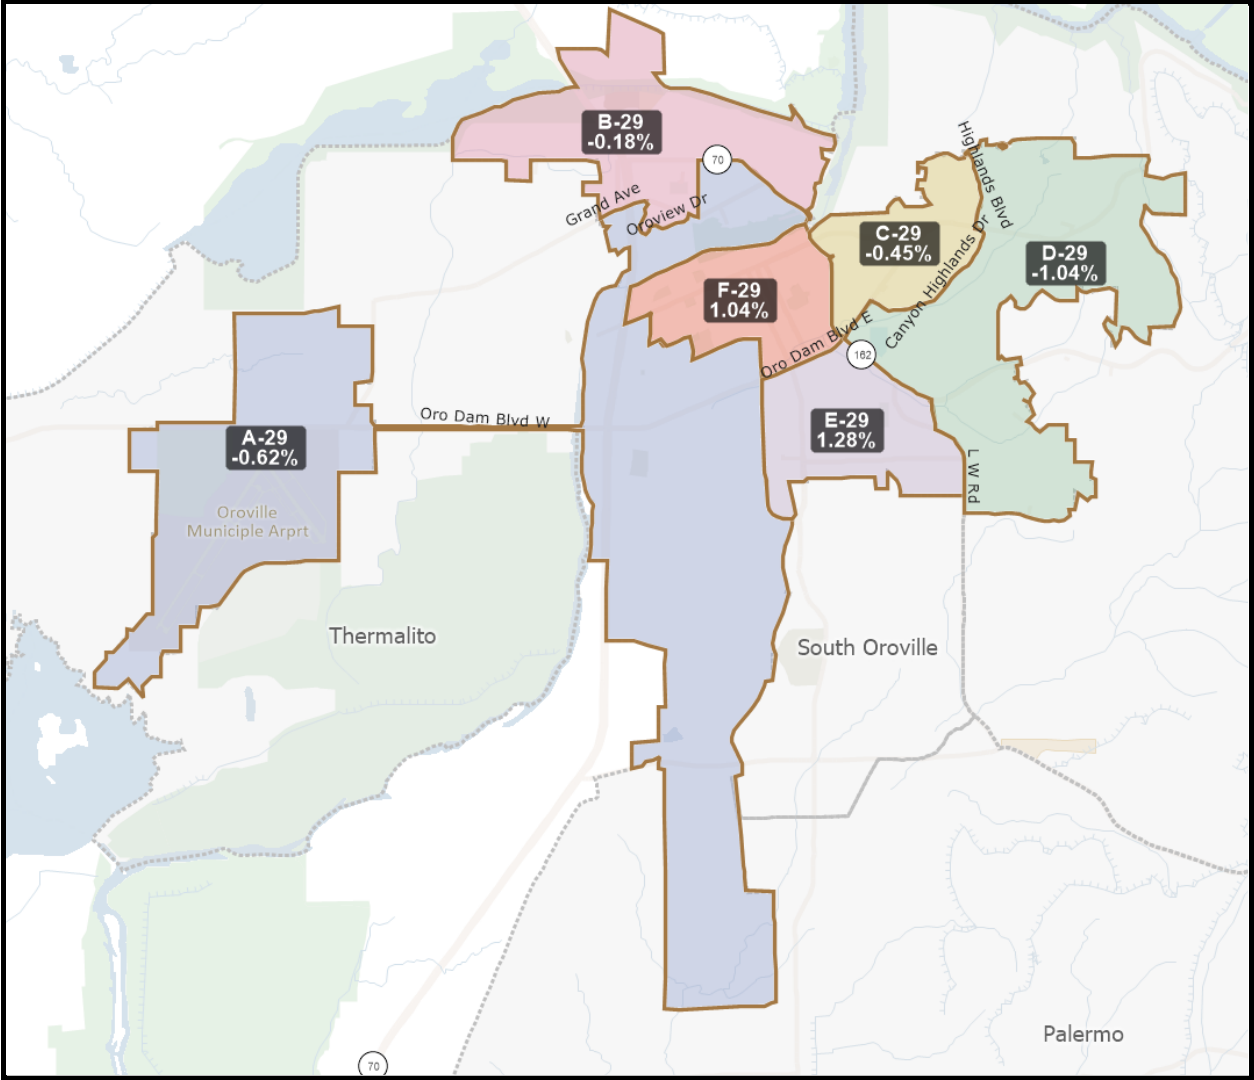

Oroville City Council Redistricting 2021  
December 13, 2021

Public Map Submission #12012021429

User Title: Our Town Map

Submission Comments: “This map is the most evenly split district map based on neighborhoods, communities of interest, districts and population density. This map allows for the most equal representation by a council member.”