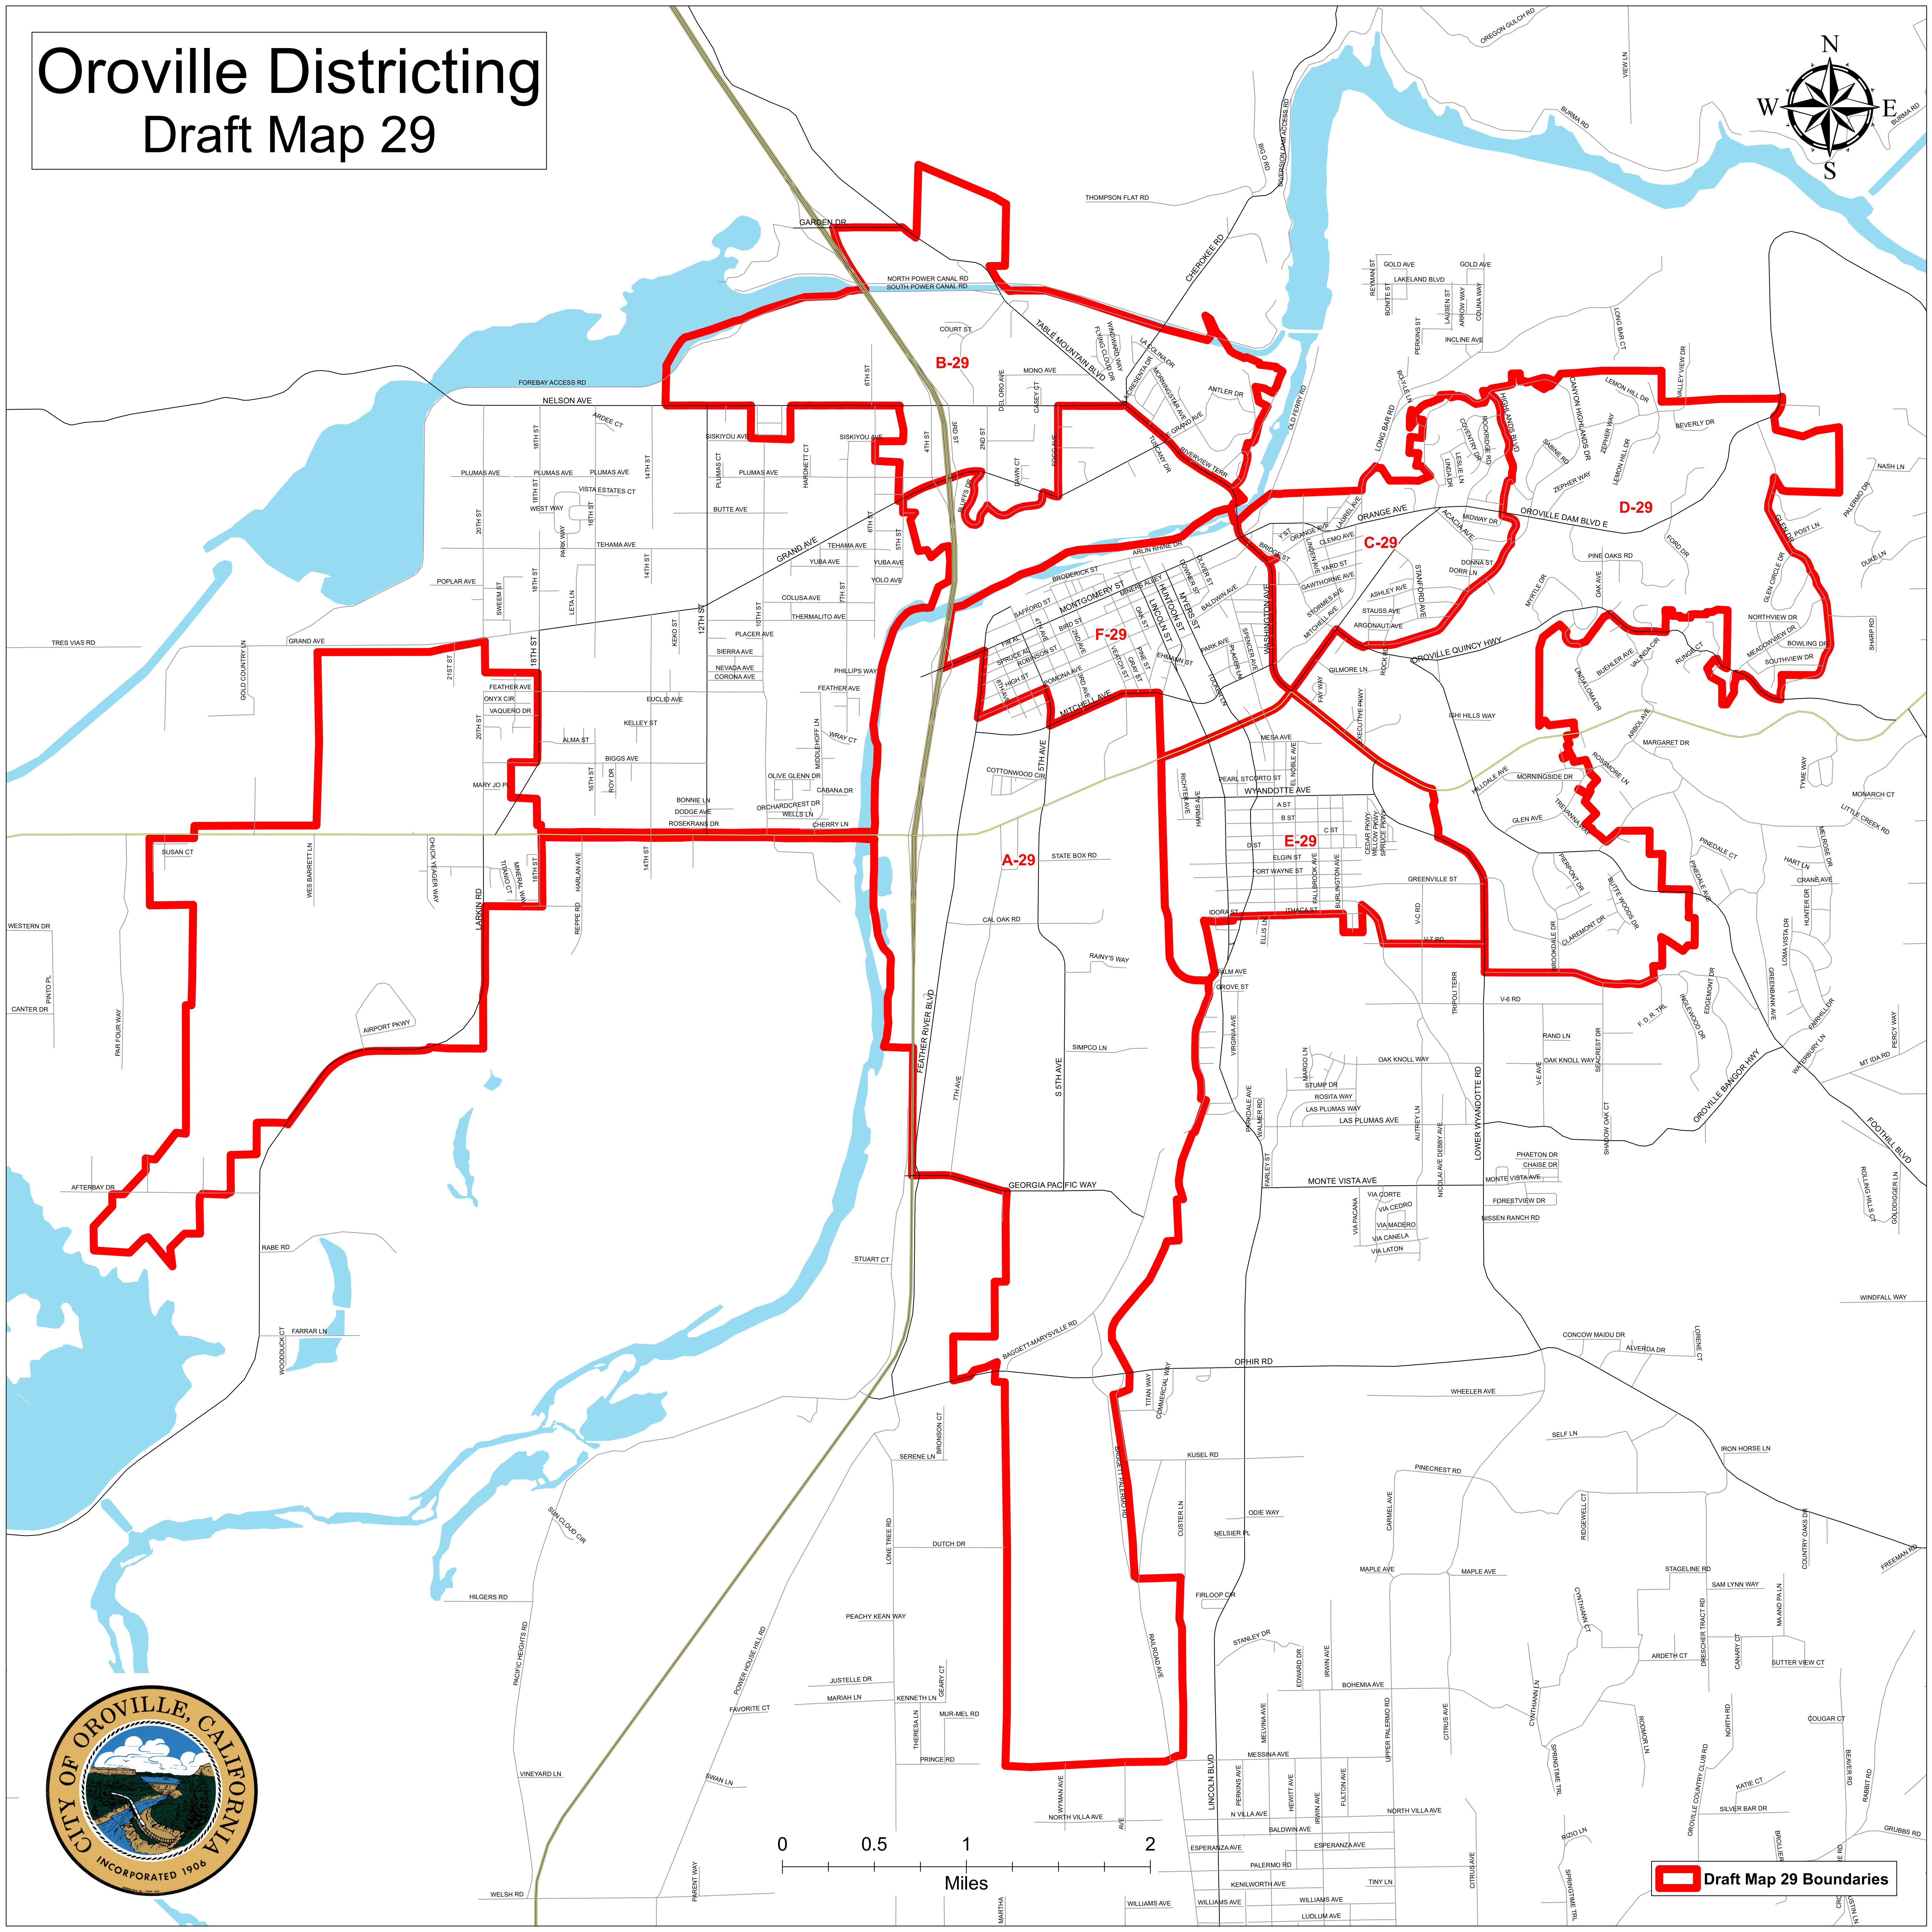

# Oroville Districting Draft Map 29

 Draft Map 29 Boundaries