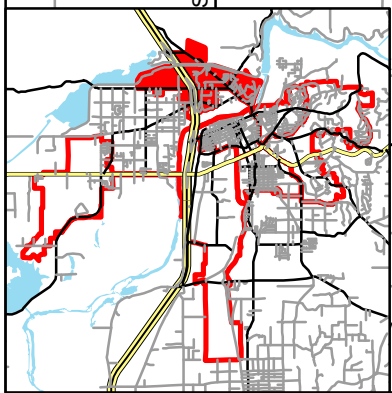

Oroville Districting District B Map

 Draft Map 29-B Boundary