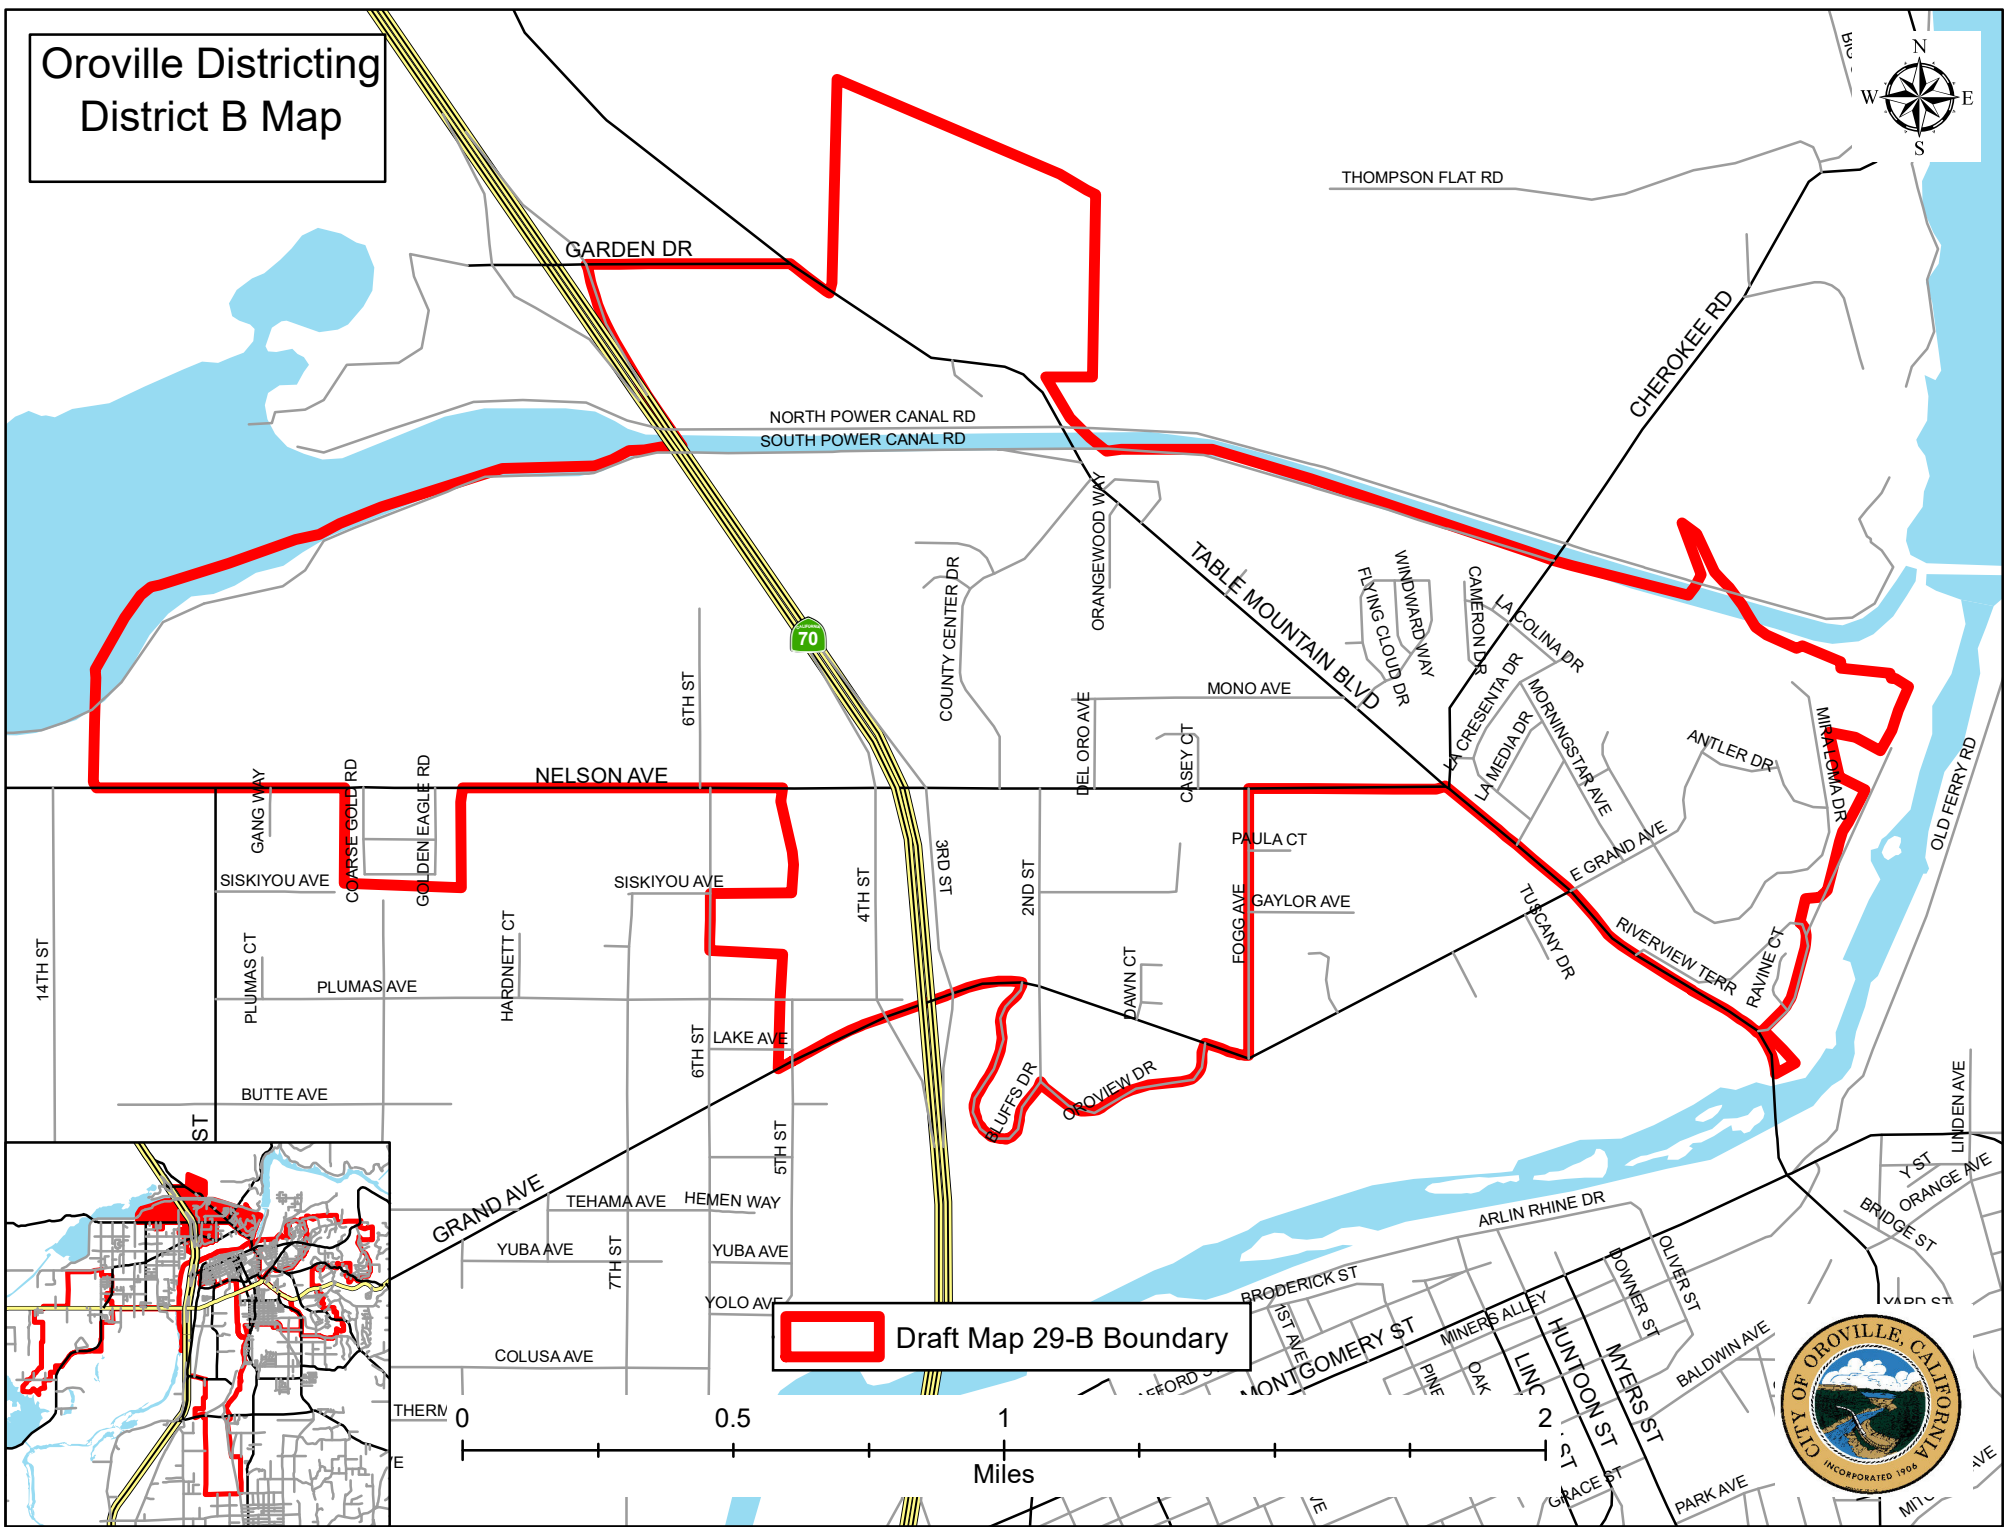

Oroville Districting District B Map

 Draft Map 29-B Boundary