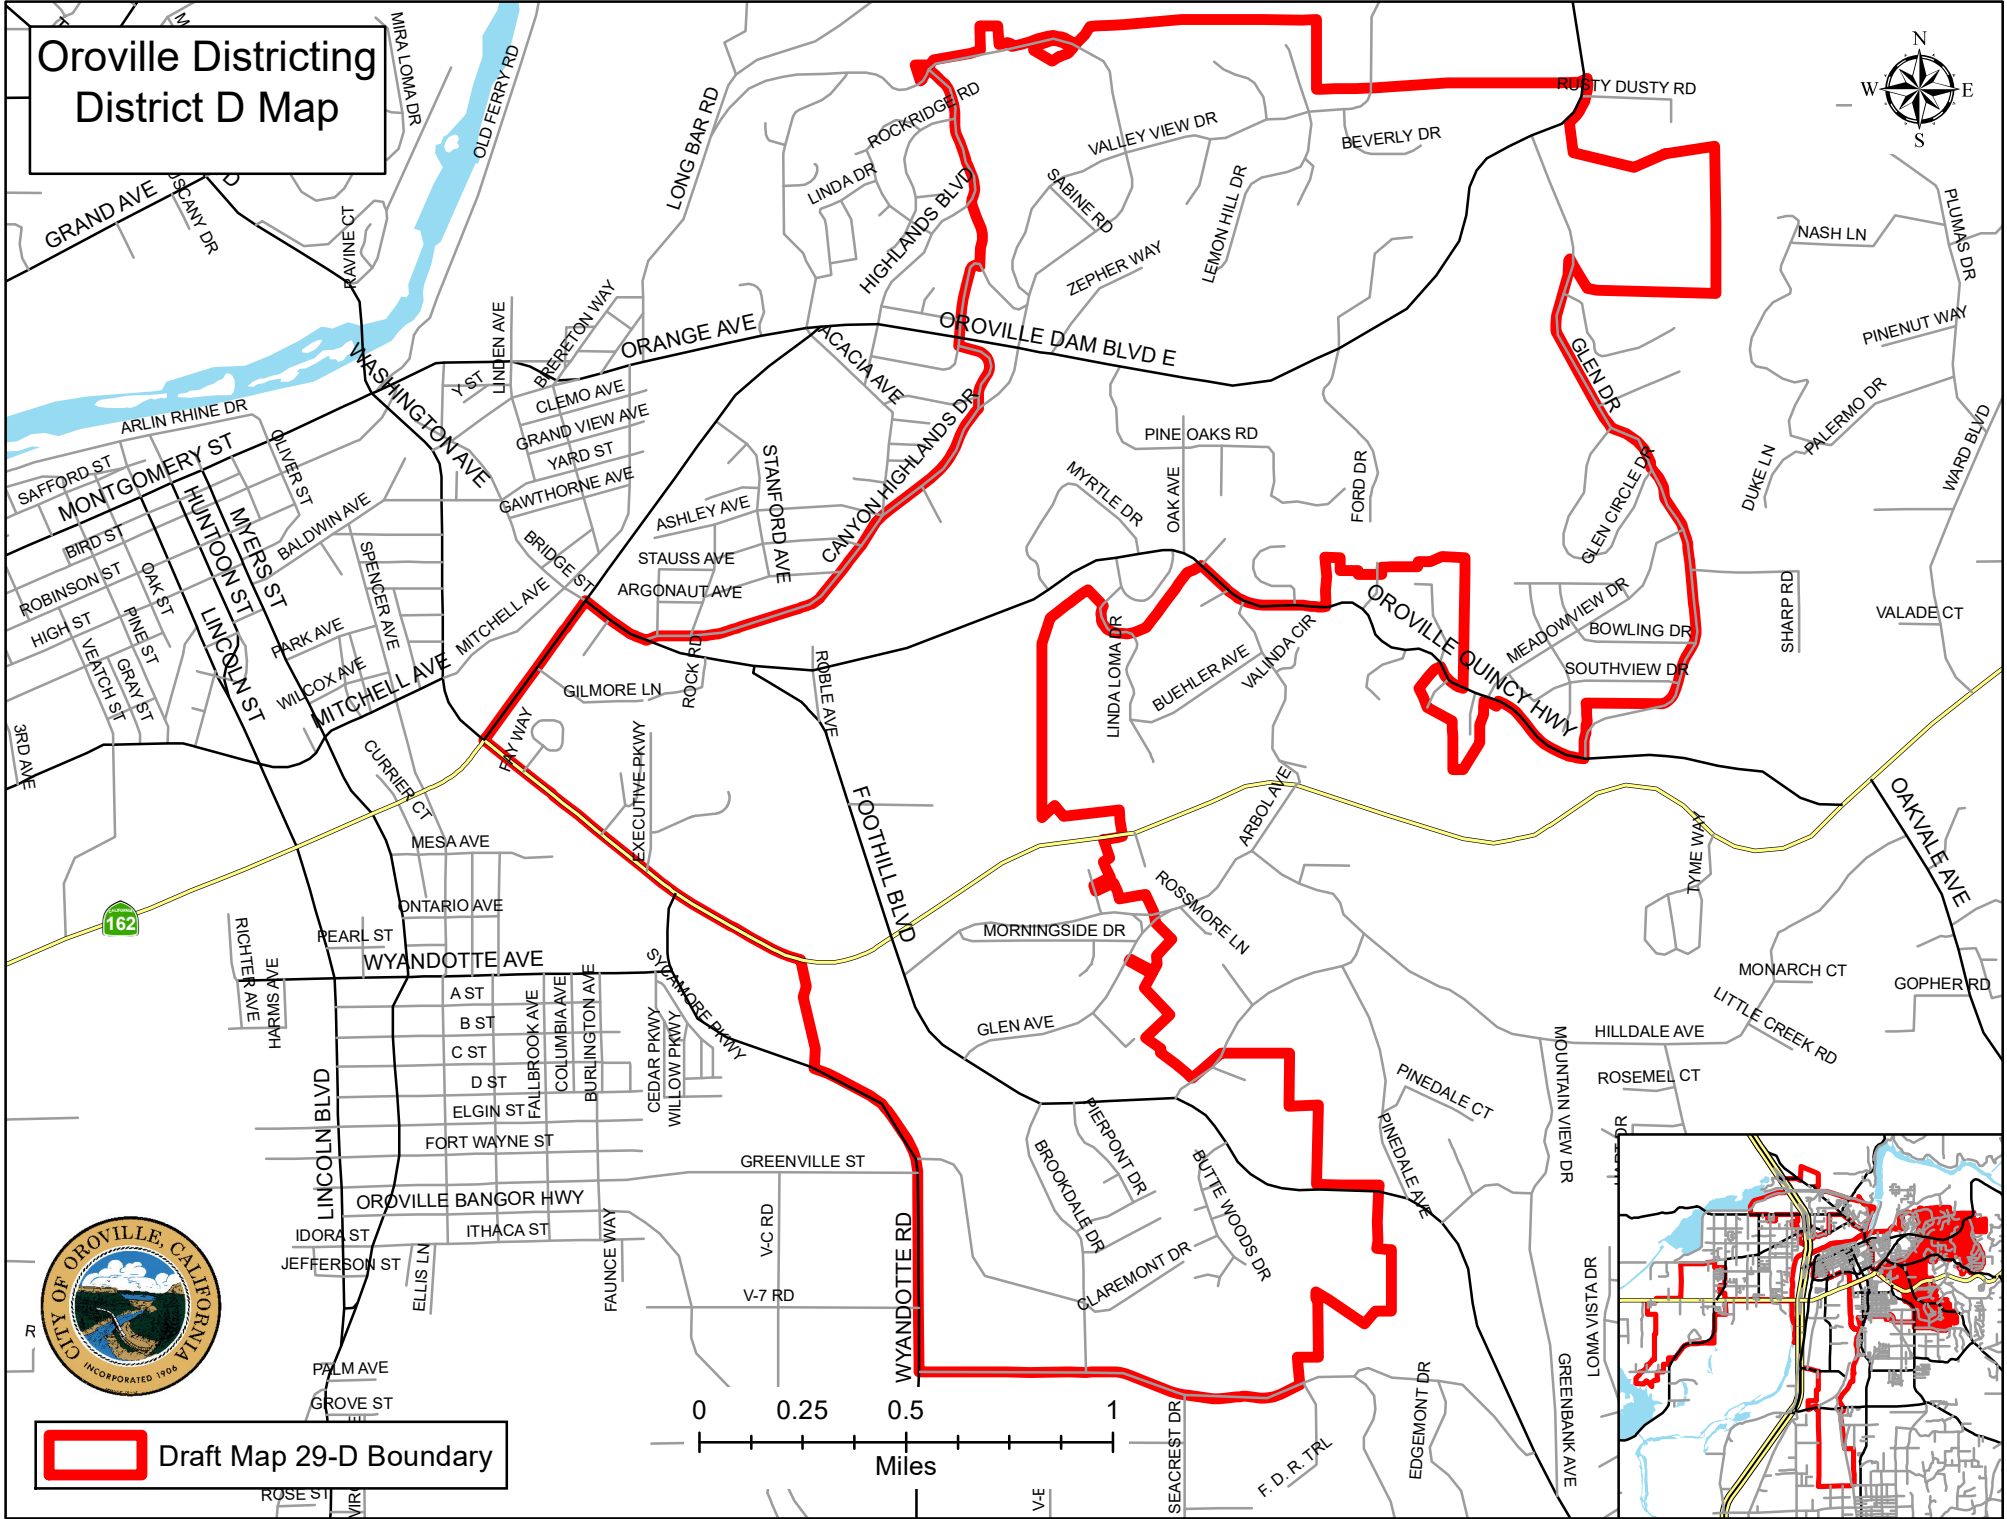

# Oroville Districting District D Map

 Draft Map 29-D Boundary