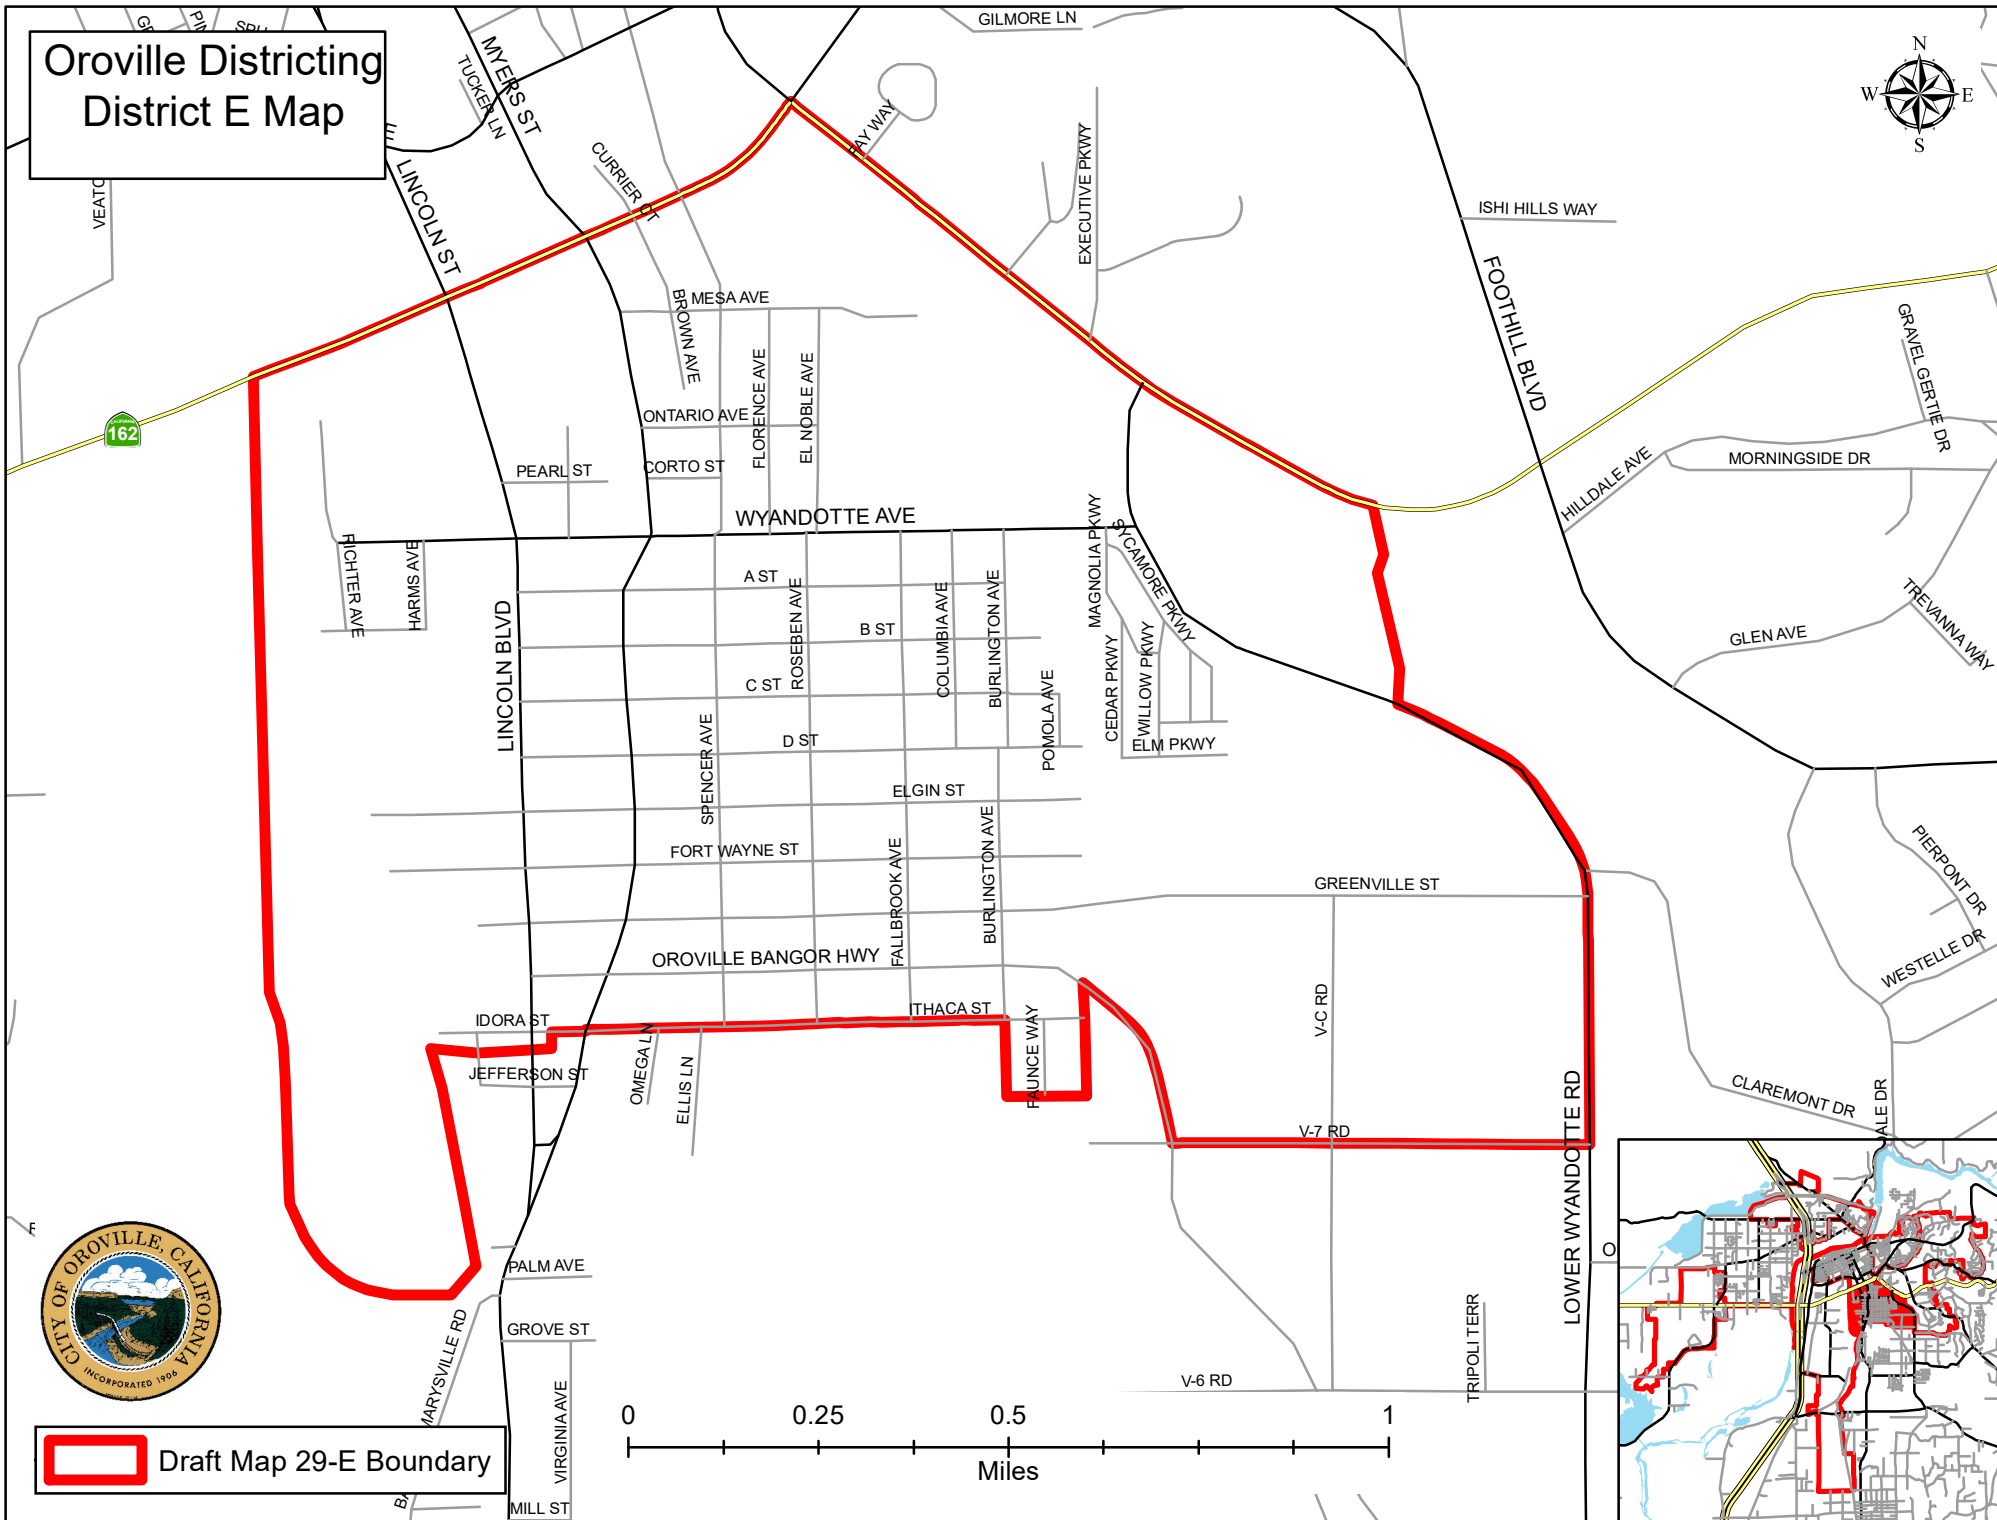

# Oroville Districting District E Map

 Draft Map 29-E Boundary