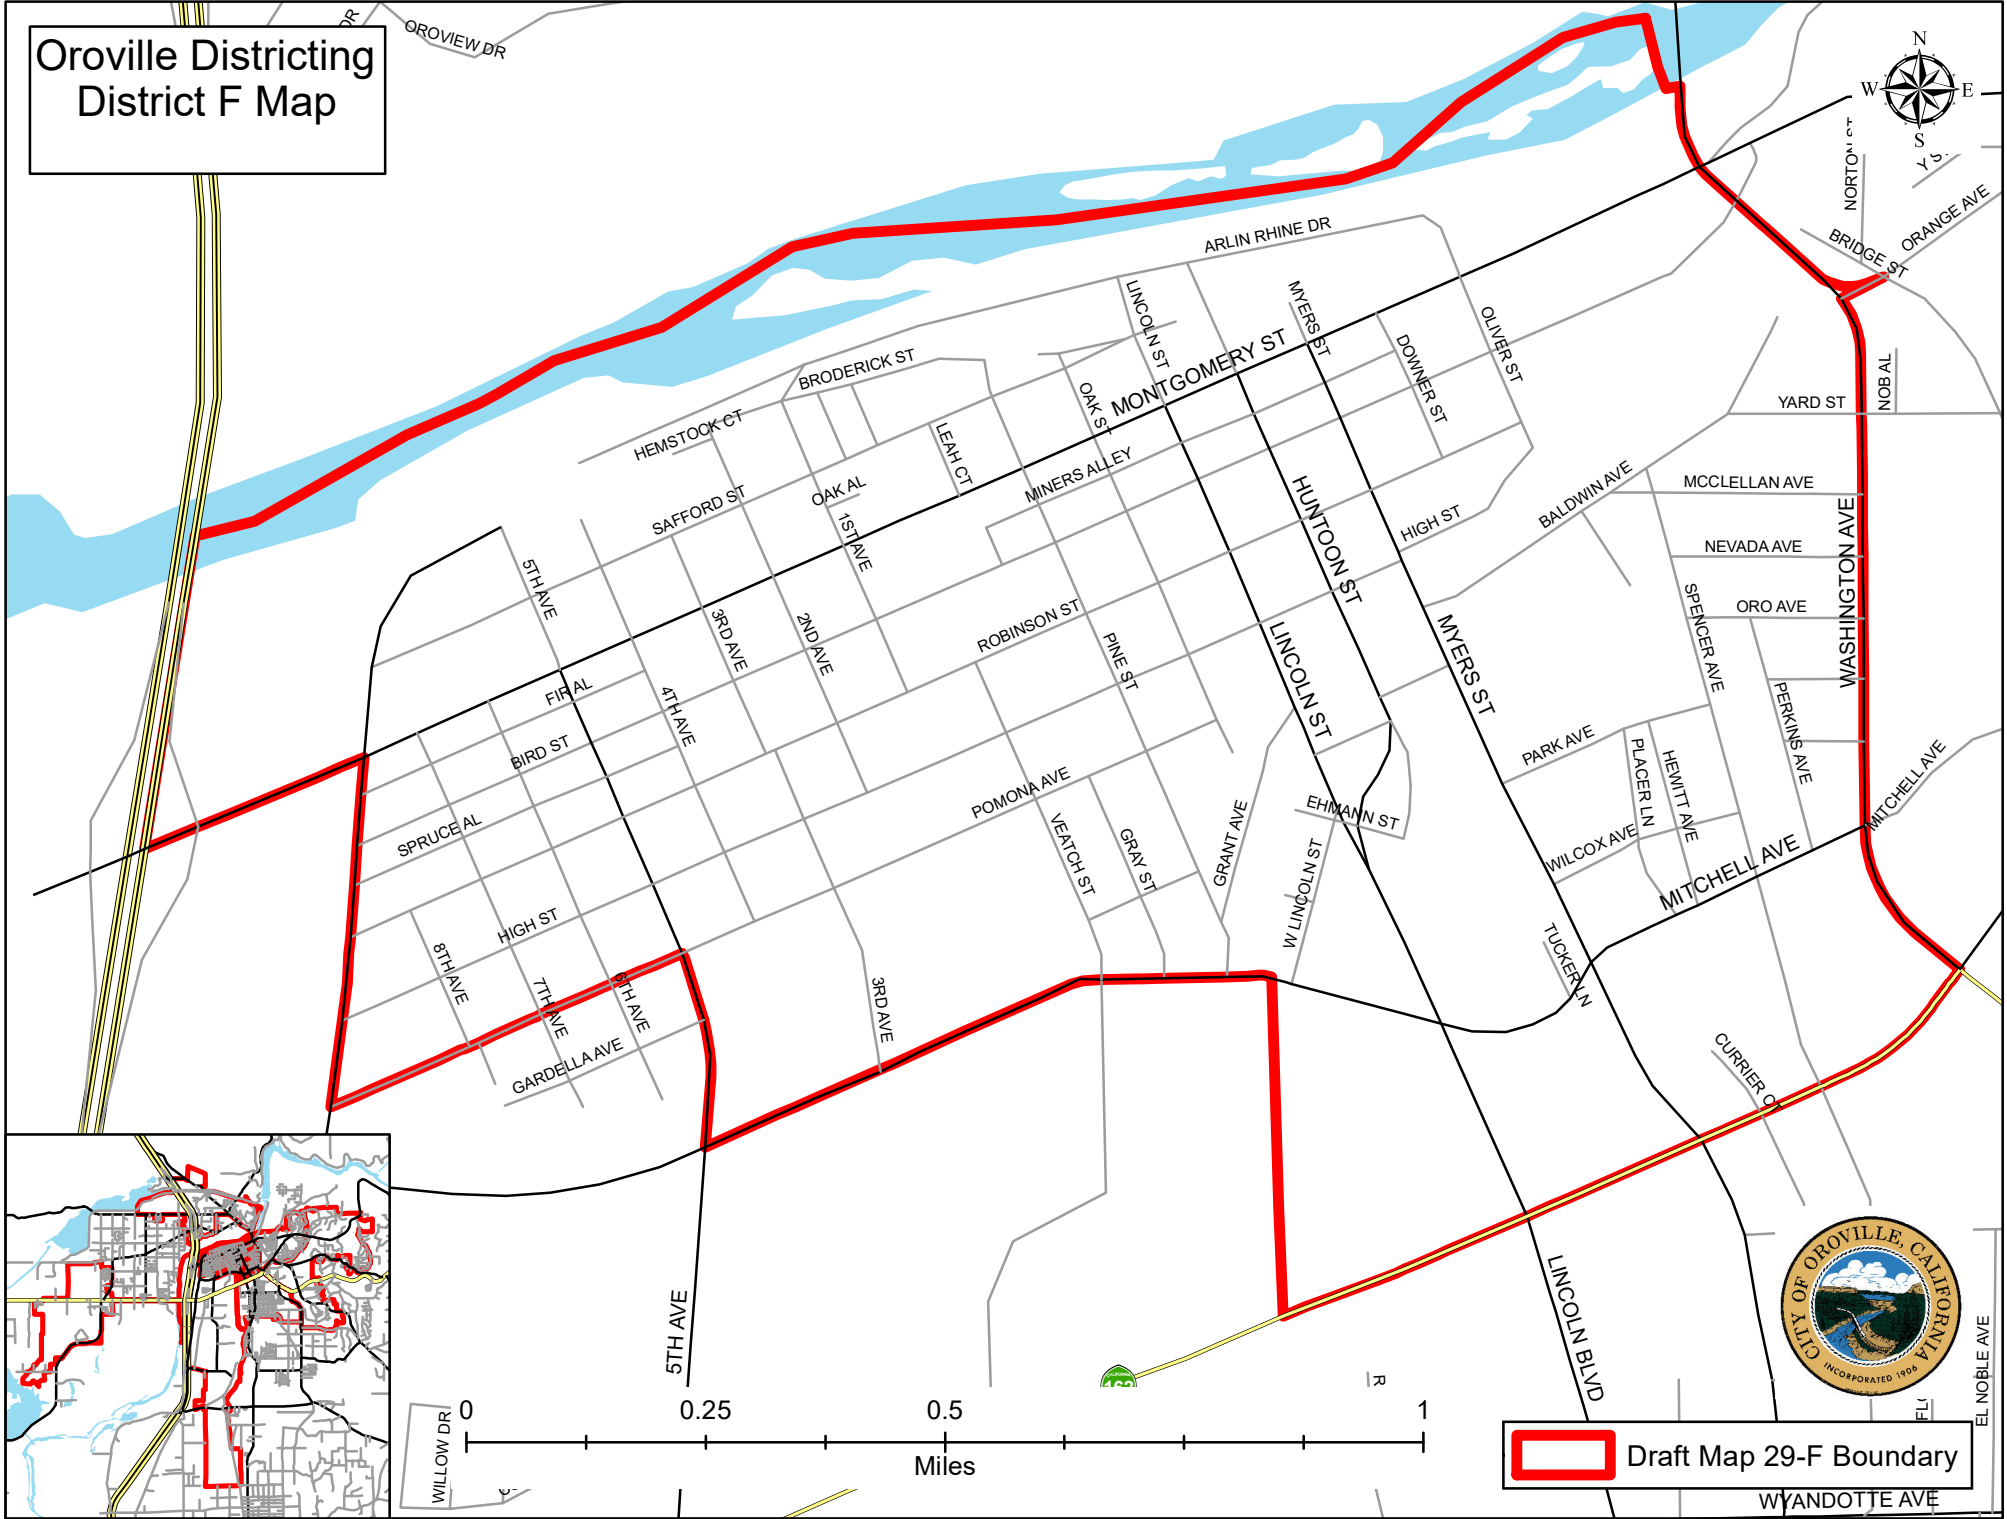

Oroville Districting District F Map

 Draft Map 29-F Boundary

WYANDOTTE AVE