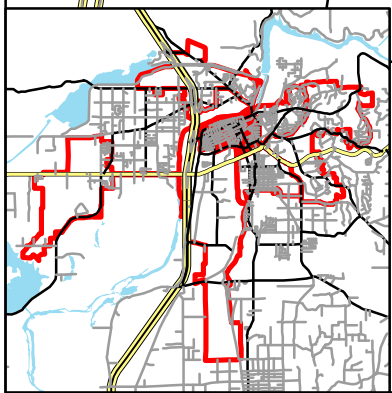

Oroville Districting District F Map

 Draft Map 29-F Boundary

WYANDOTTE AVE