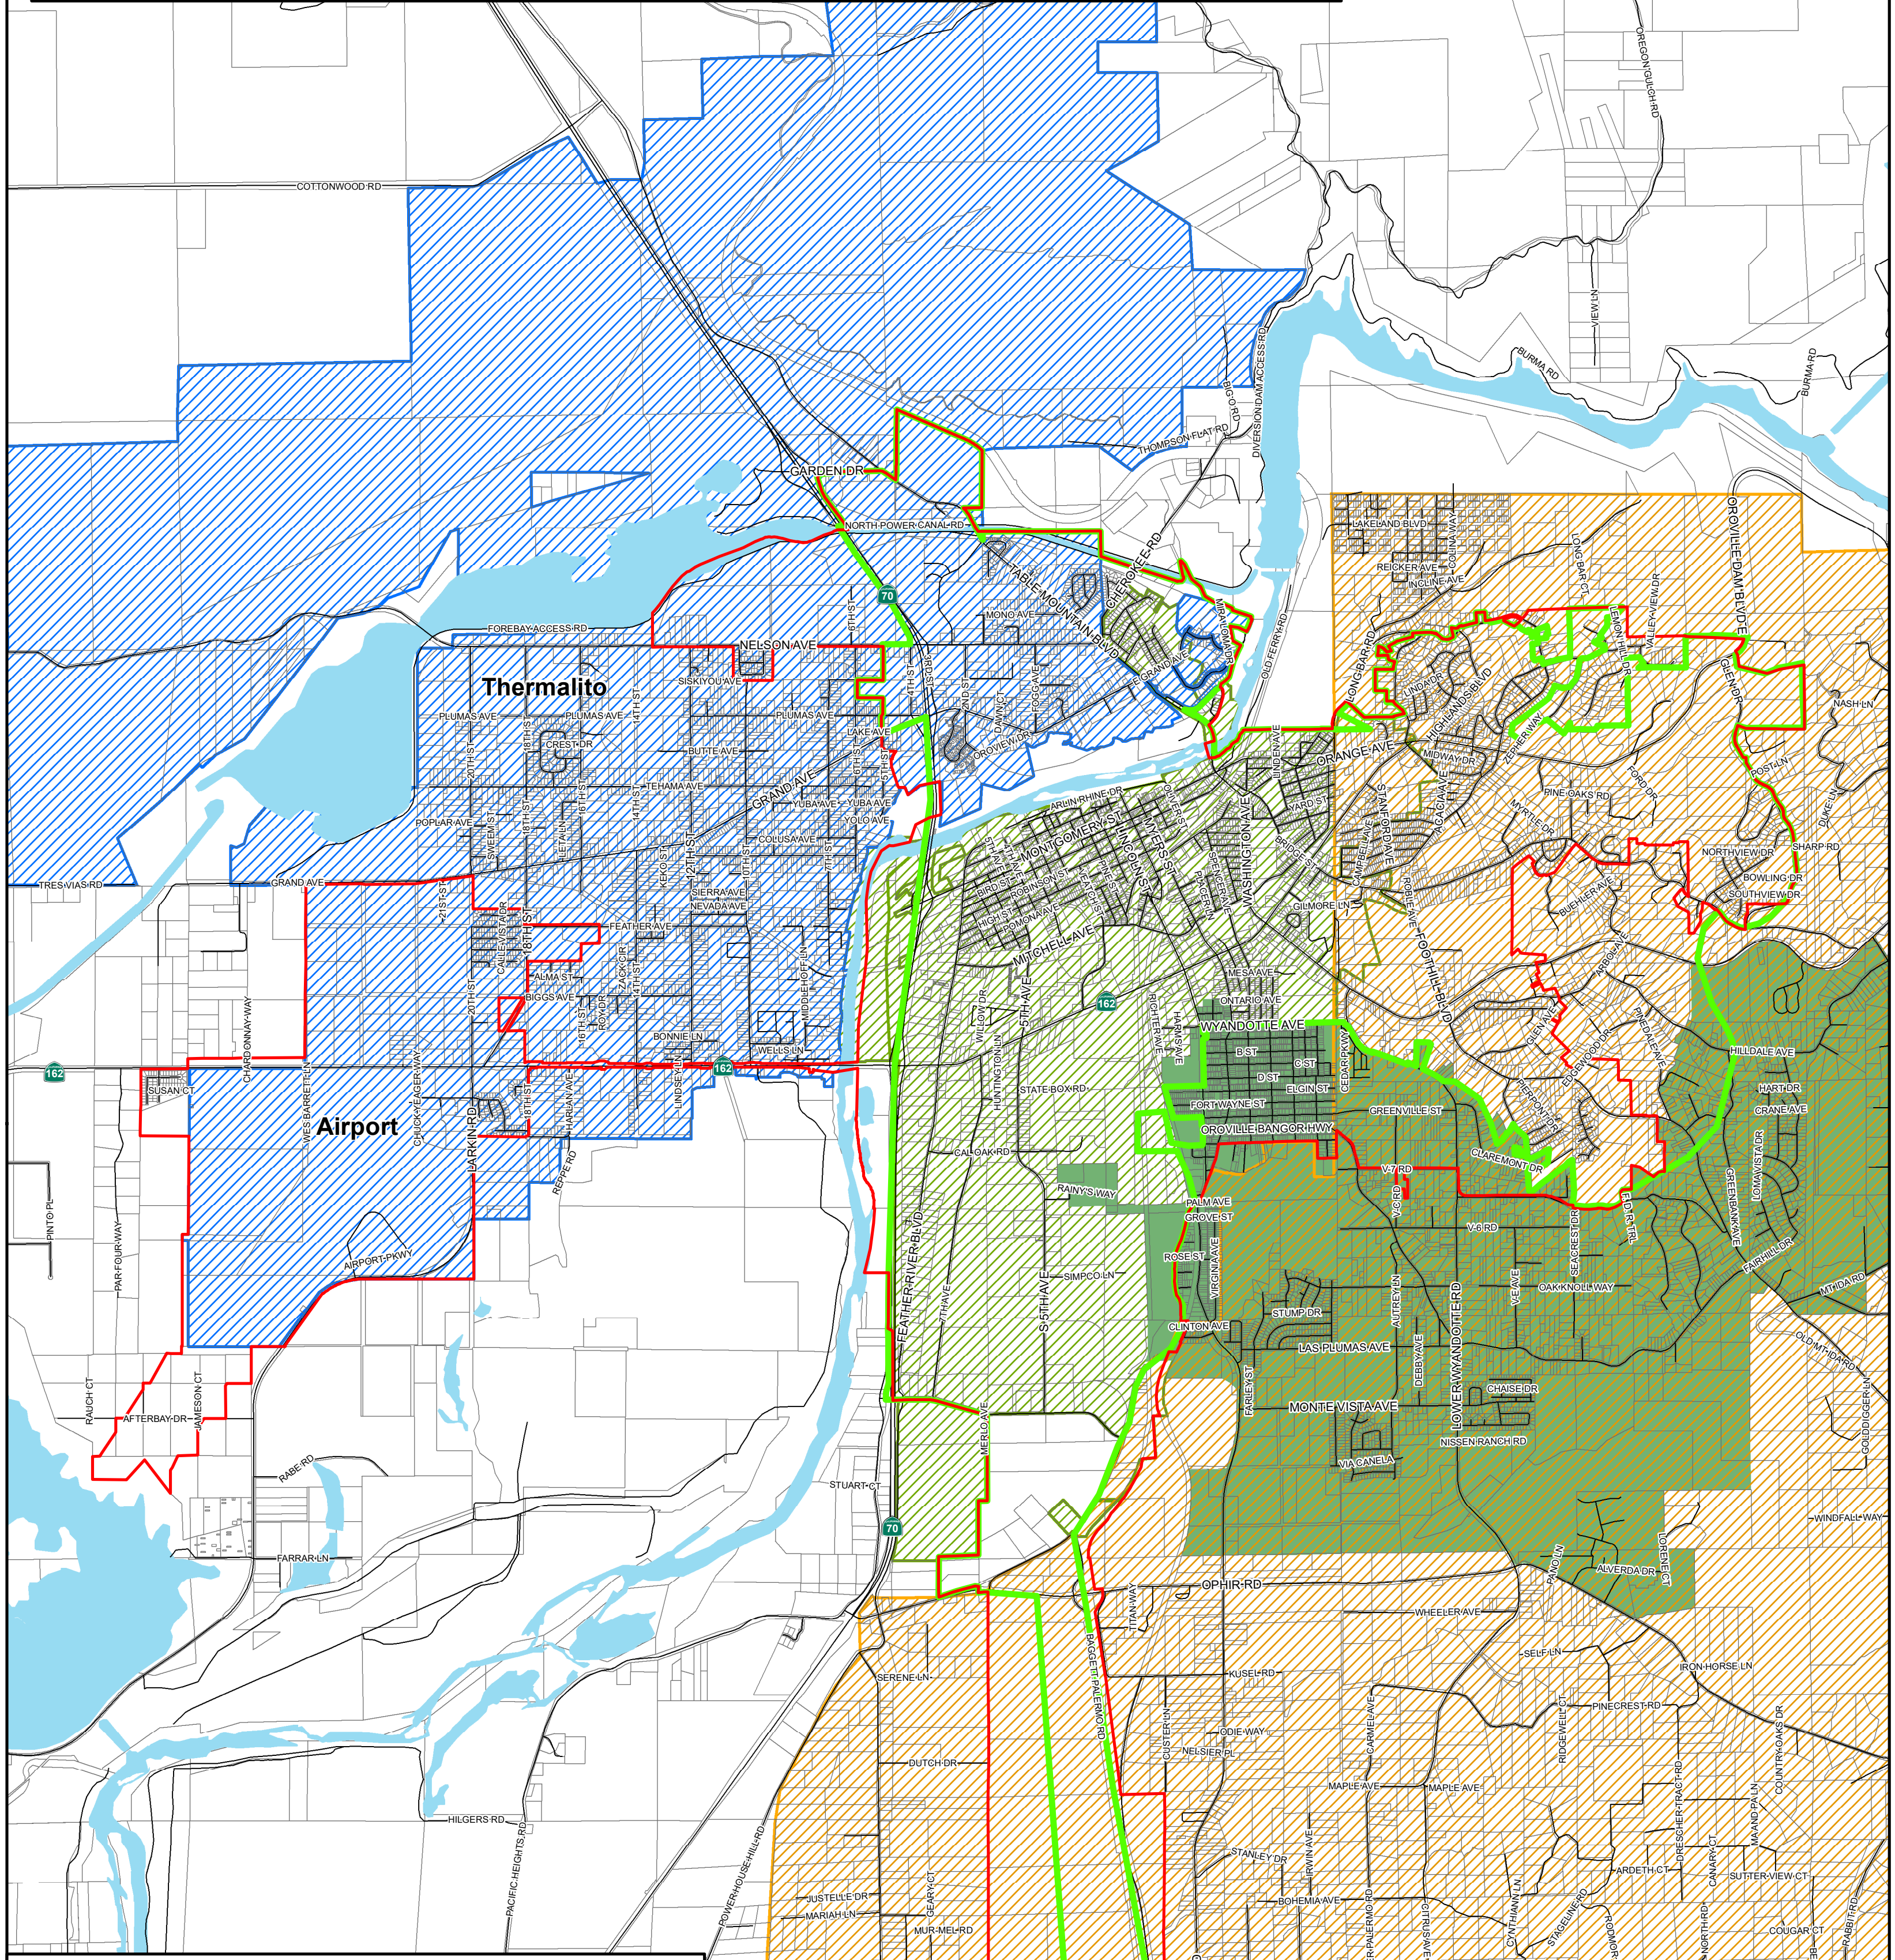

# Utility Districts in the Oroville Area

**BOUNDARIES FOR REFERENCE**

-  Oroville City Limits
-  Sewerage Commission ~ Oroville Region (SCOR)
-  South Feather Water and Power
-  Lake Oroville Area Public Utilities District (LOPUD)
-  Thermalito Water and Sewer District (TWSD)
-  California Service Company (CalWater)

Produced By: J. Smith ~ 6/22/2021  
GIS\Projects\Utility\_Boundaries.mxd