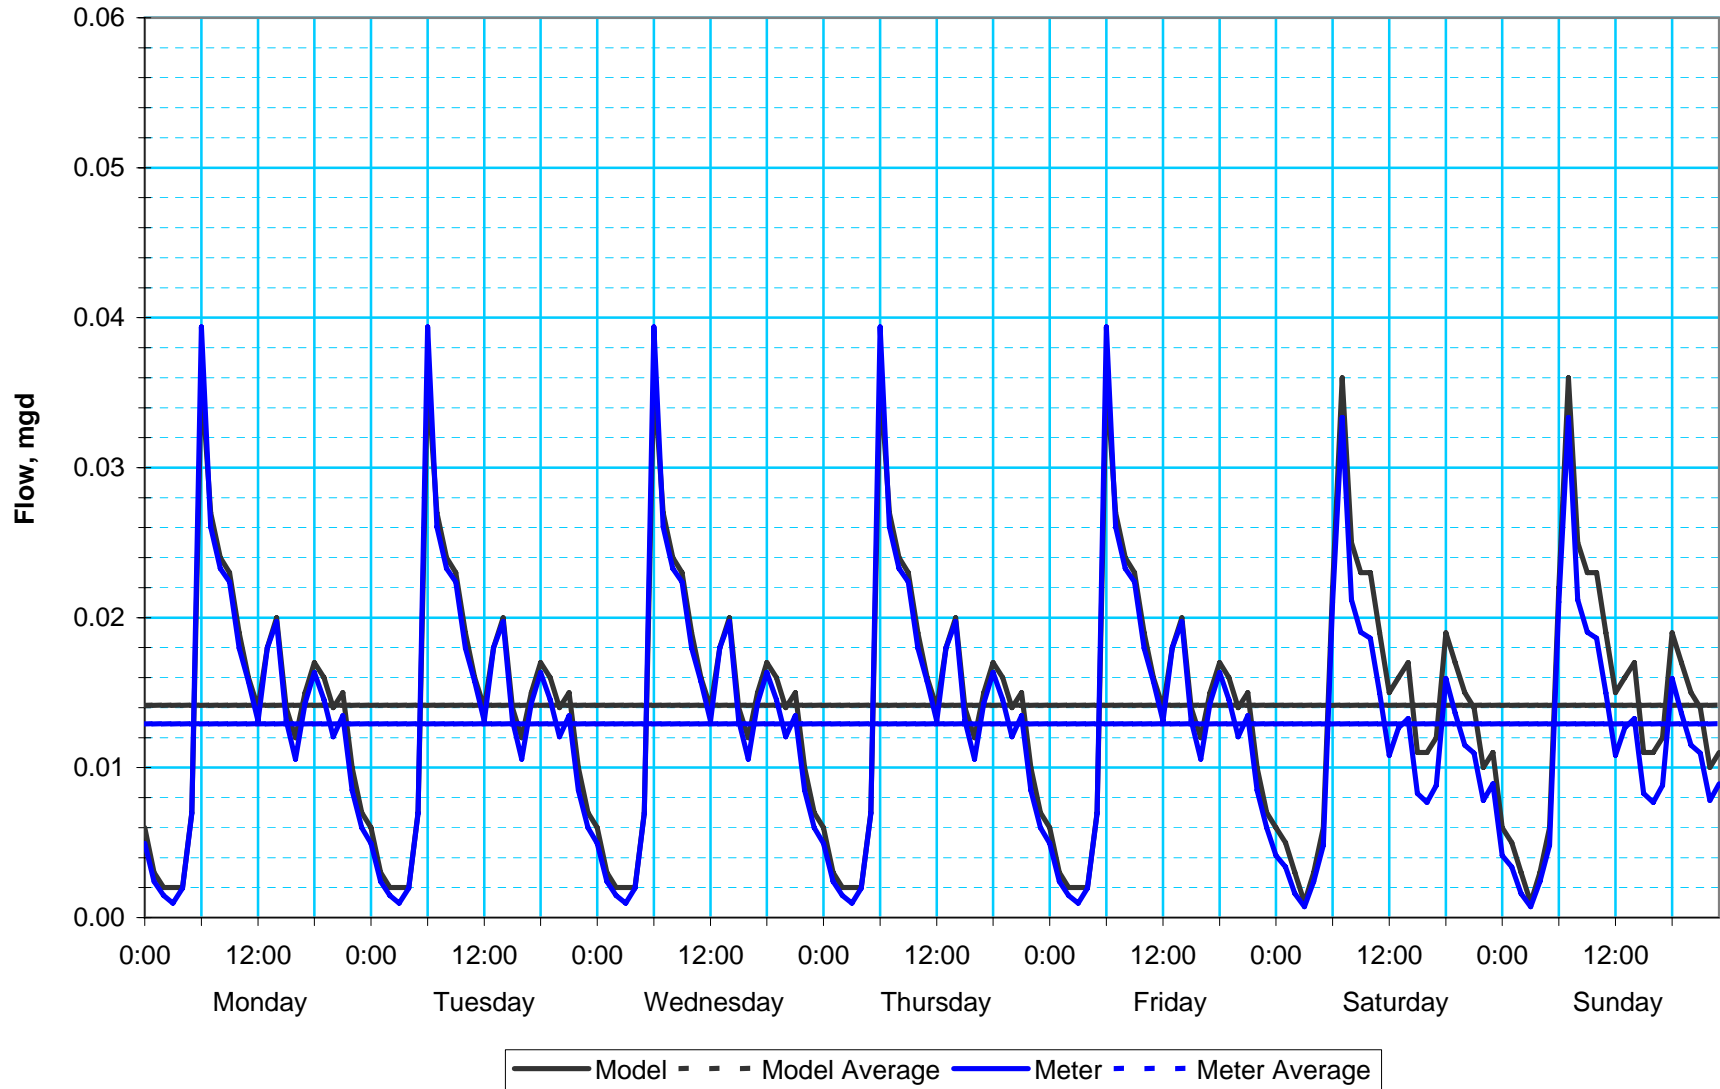

DRY WEATHER FLOW CALIBRATION

Meter 6 (MH S10E)
Dry Weather Flow Calibration

15" Pipe

Meter C1 (MH PP33A)
Dry Weather Flow Calibration

6" Pipe

Meter C2 (MH W4)
Dry Weather Flow Calibration

8" Pipe

LOAPUD Dry Weather Flow Calibration

? Pipe