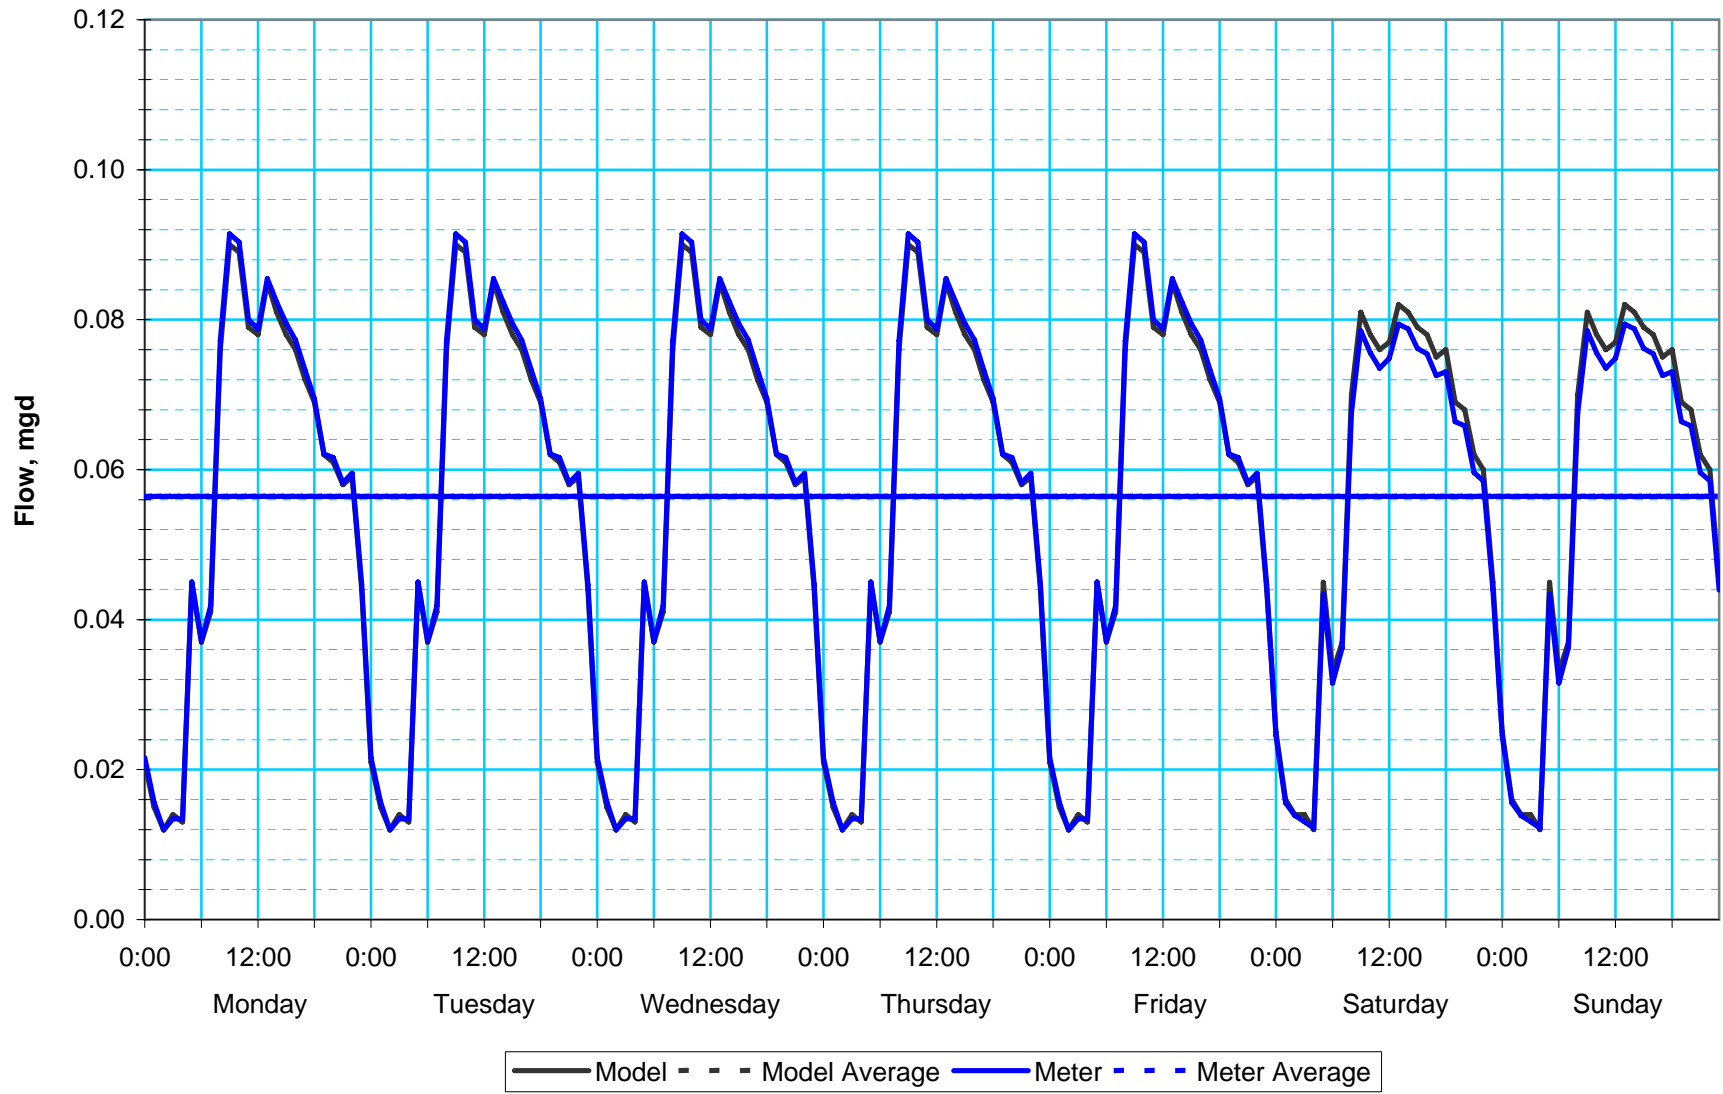

DRY WEATHER FLOW CALIBRATION

Meter 6 (MH S10E)
Dry Weather Flow Calibration

15" Pipe

Meter C1 (MH PP33A)
Dry Weather Flow Calibration

6" Pipe

Meter C2 (MH W4)
Dry Weather Flow Calibration

8" Pipe

LOAPUD Dry Weather Flow Calibration

? Pipe