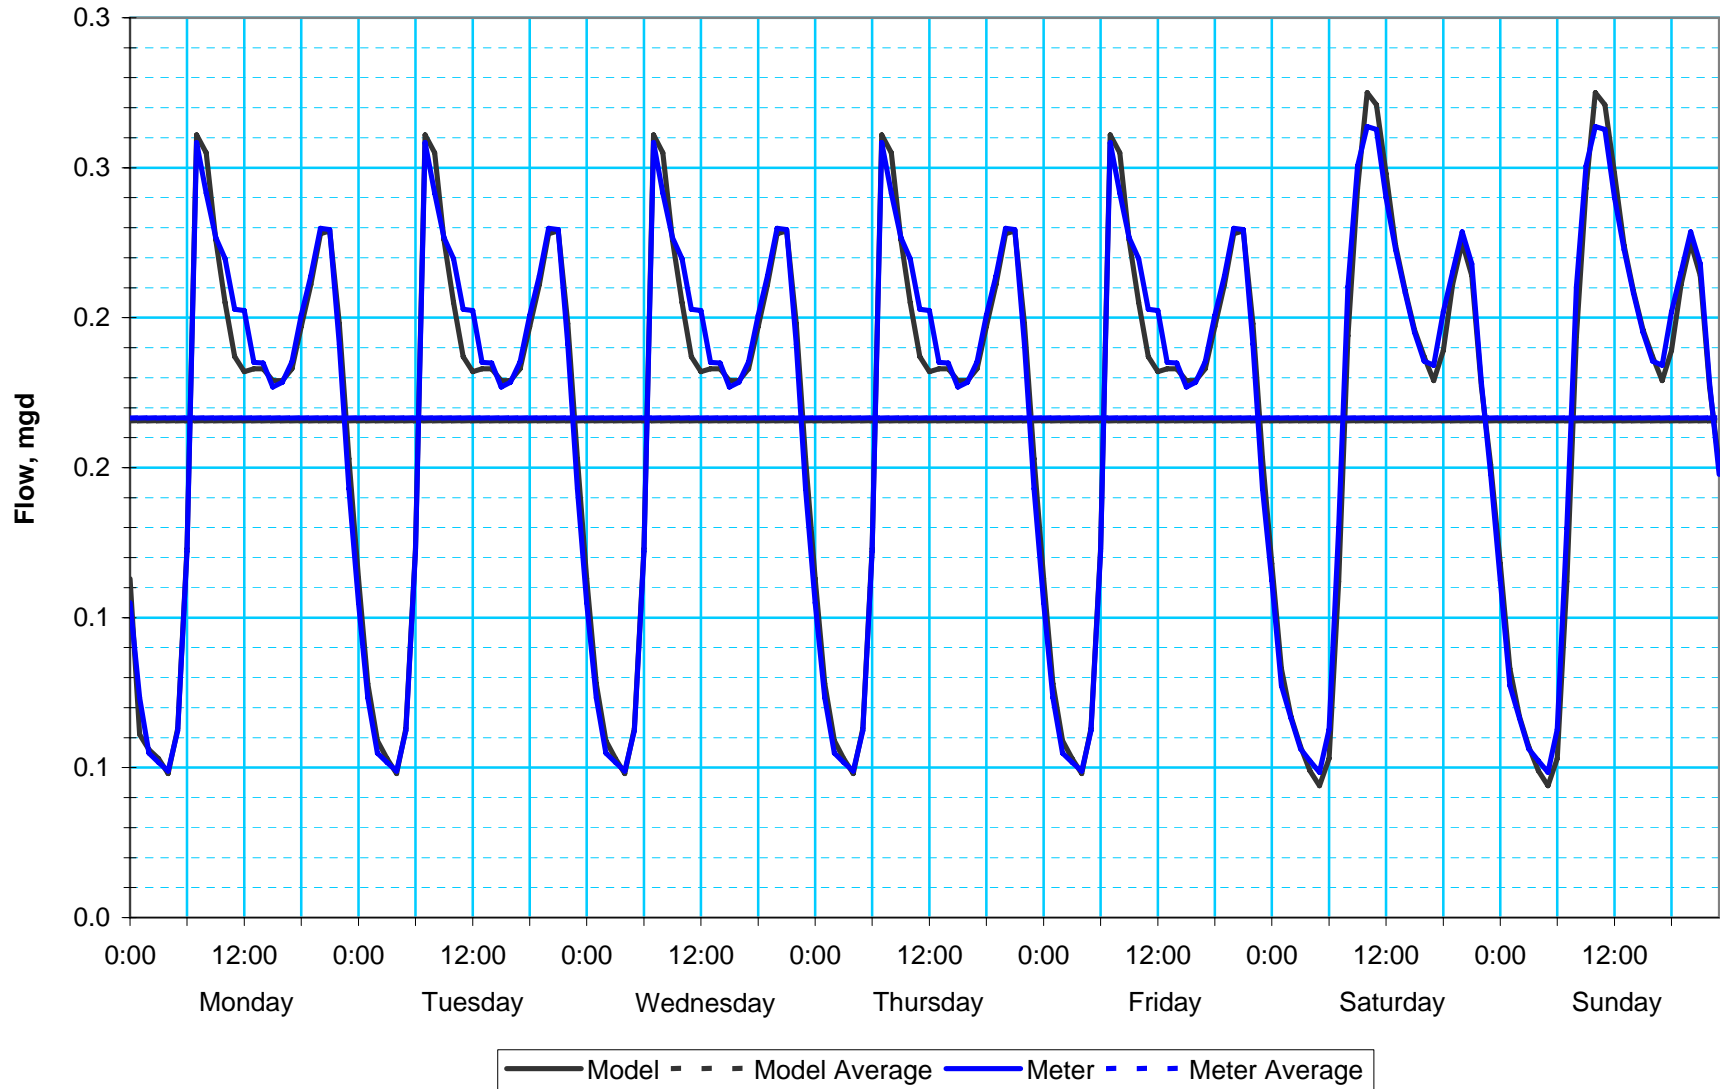

DRY WEATHER FLOW CALIBRATION

Meter 6 (MH S10E)
Dry Weather Flow Calibration

15" Pipe

Meter C1 (MH PP33A)
Dry Weather Flow Calibration

6" Pipe

Meter C2 (MH W4)
Dry Weather Flow Calibration

8" Pipe

LOAPUD Dry Weather Flow Calibration

? Pipe